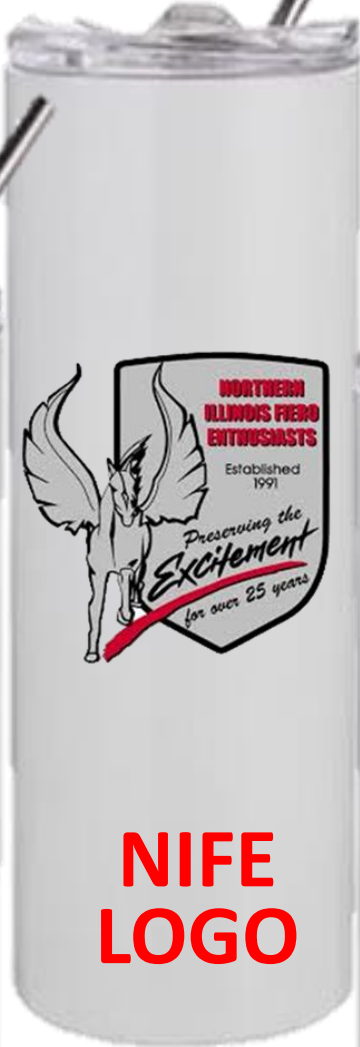

2024 Merchandise Promotion

Products:
Duffle Bag
Tumbler
Puzzle
Bundle
Duffle/Tumbler

Duffle Bags

12"h x 21"w x 9.25"d

One or 2 Sides Printed

Main Image is Placed on Bag

2nd Image on Pocket

One OR 2 Color Designs

Can be Personalized

\$20

Change the text color to match your car

NOTCHBACK

FORMULA

FASTBACK

SE

\$20

Notchback, Fastback, Formula, SE

options to print on the pocket of bag

Tumbler

\$20

- 20 oz Stainless Steel
- Double Walled
- Includes Lid
- Metal Straw
- 8.5" h x 3" diameter
- Fits in Cup Holder
- Can be Personalized

\$20

**COLORFUL
CARS**

F
I
E
R
O

\$20

Side 2
Options

\$20

MY FIERO

Part of the Family