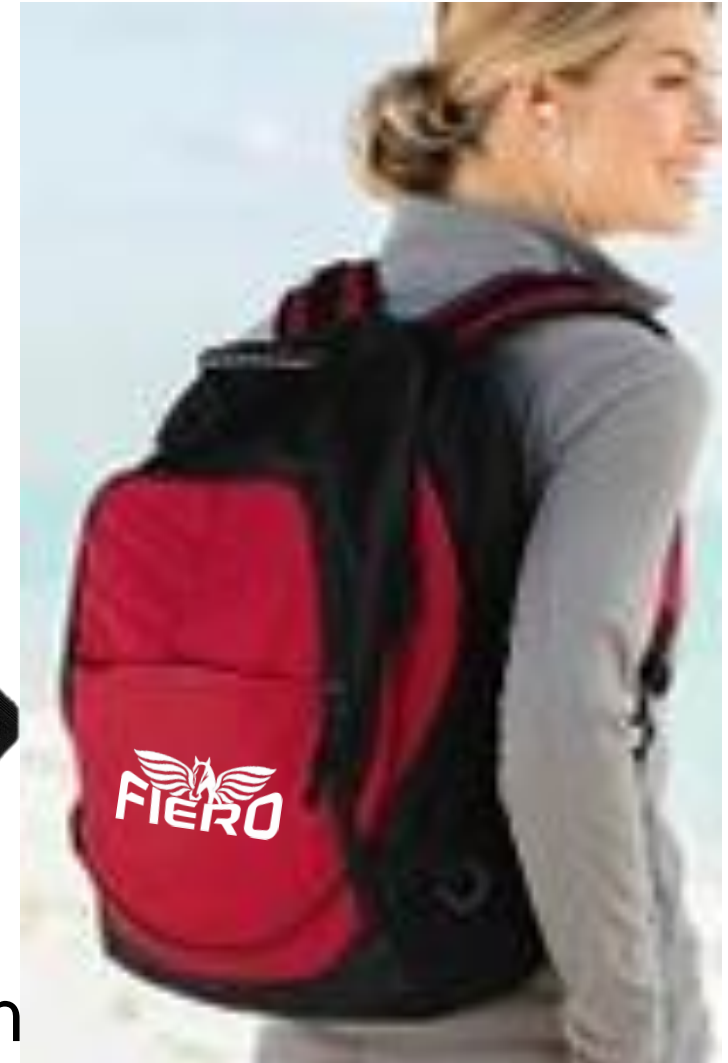

Laptop sleeve dimensions:
17.5"h x 12"w x 2"d
fits most 17" laptops

•Size: 17.75"h x 12.5"w x 7"d; Approx. 1,752 cubic in